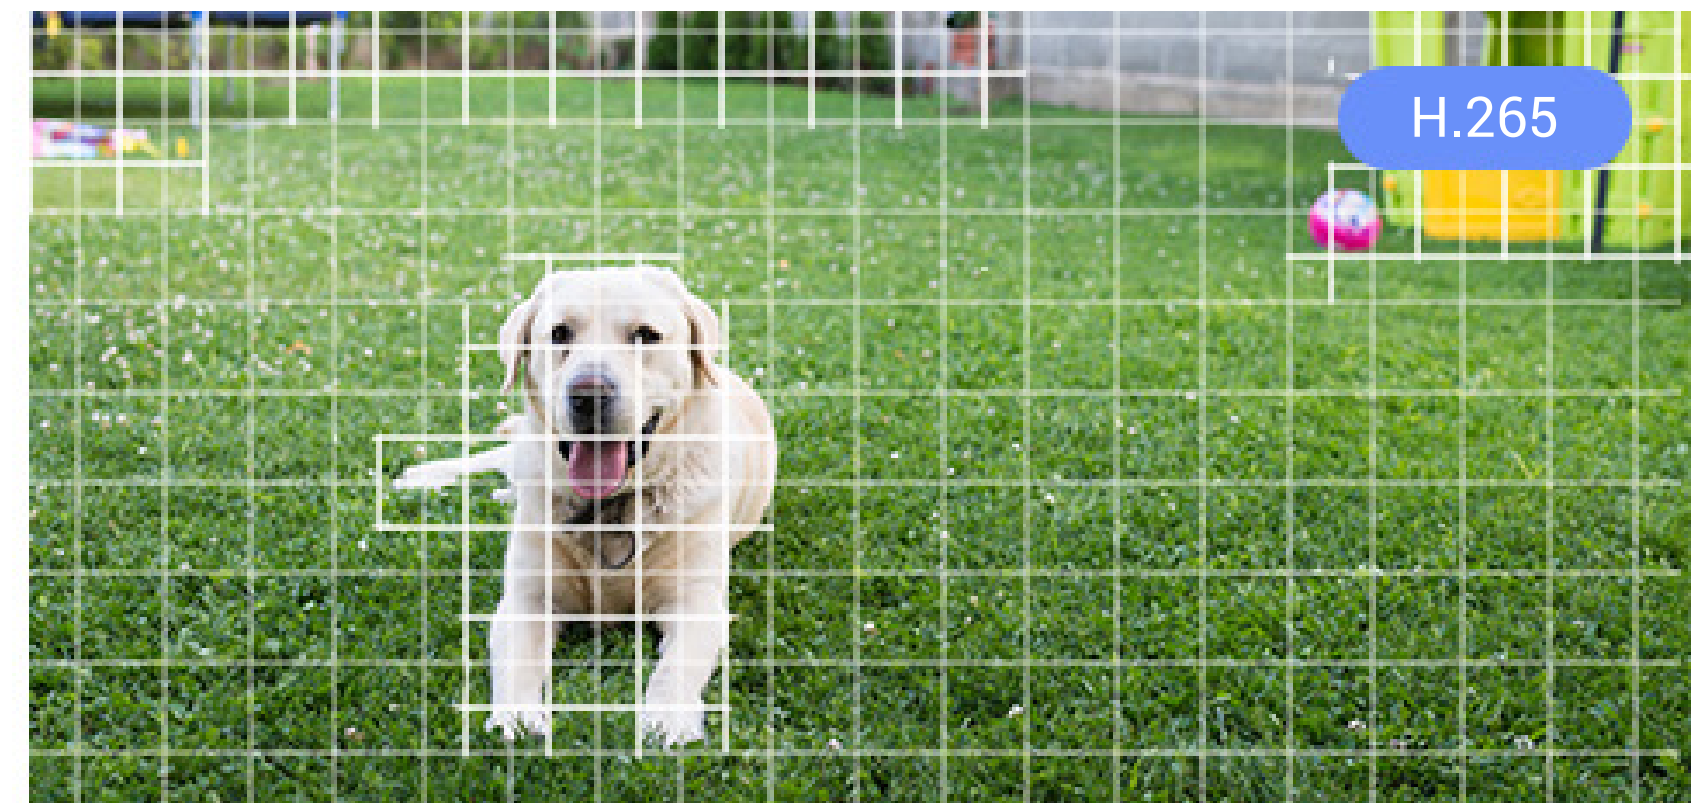

Save on storage space and reduce network loads.

With the advanced H.265 video compression technology, the camera achieves same or even better video quality with only half the bandwidth and half the storage space required by the previous H.264 video compression standard*.

Video Storage Space

Bandwidth

Video Storage Space

Bandwidth

*Data from EZVIZ Lab's test results under standard conditions. Will vary with the frequency and complexity of the activity captured, and other environmental factors.