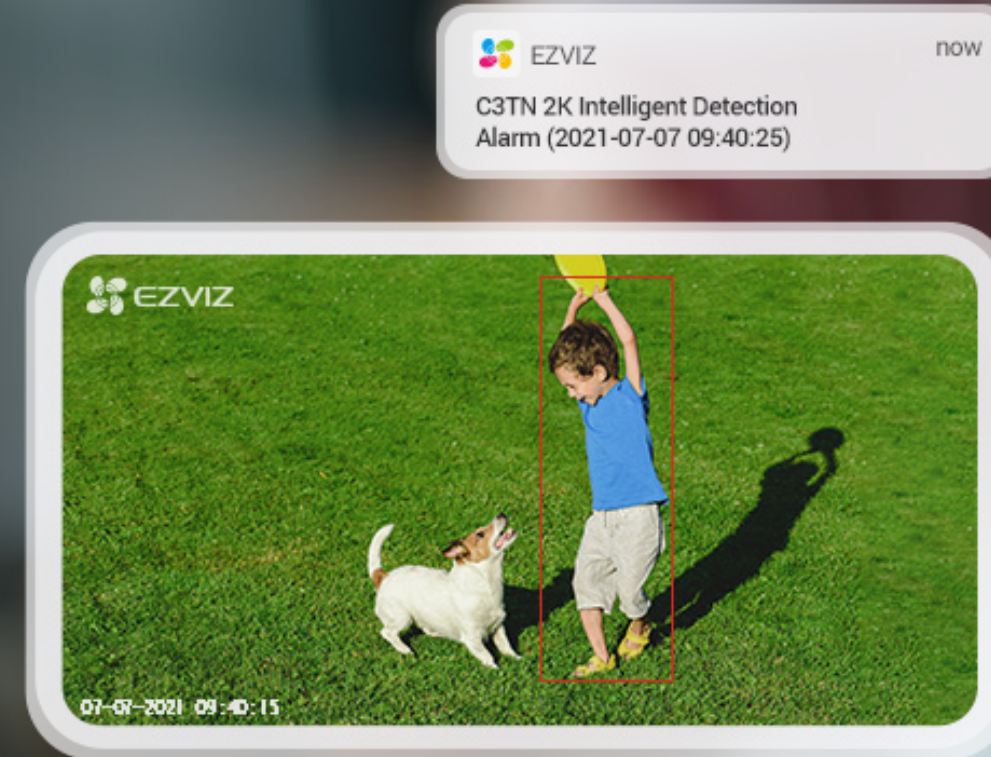

## Stunning details with 2K resolution.

---

The EZVIZ OutPro excels at providing vivid imaging. Its advanced design makes sure you capture every important detail and relive every important moment in ultra-clear 2K resolution.

## See in color, even at night.

---

Struggling to see clearly in the dim light around your backyard at night? The EZVIZ OutPro makes late-night surveillance a lot easier. At night, the camera renders sharp black-and-white video, and can illuminate the surrounding area with its built-in spotlights to capture pictures in full color.

## AI algorithm for alerts that matter.

The EZVIZ OutPro comes embedded with a built-in AI algorithm, which means it can identify and distinguish people from pets or other objects. This level of intelligence helps to greatly reduce insignificant alerts you might often receive with other cameras.

## Actively guard your home.

The EZVIZ OutPro features the active defense function to provide an extra layer of protection. Upon detection of intruders, the camera will set off a loud siren and flash two spotlights\* for on-site deterrence.