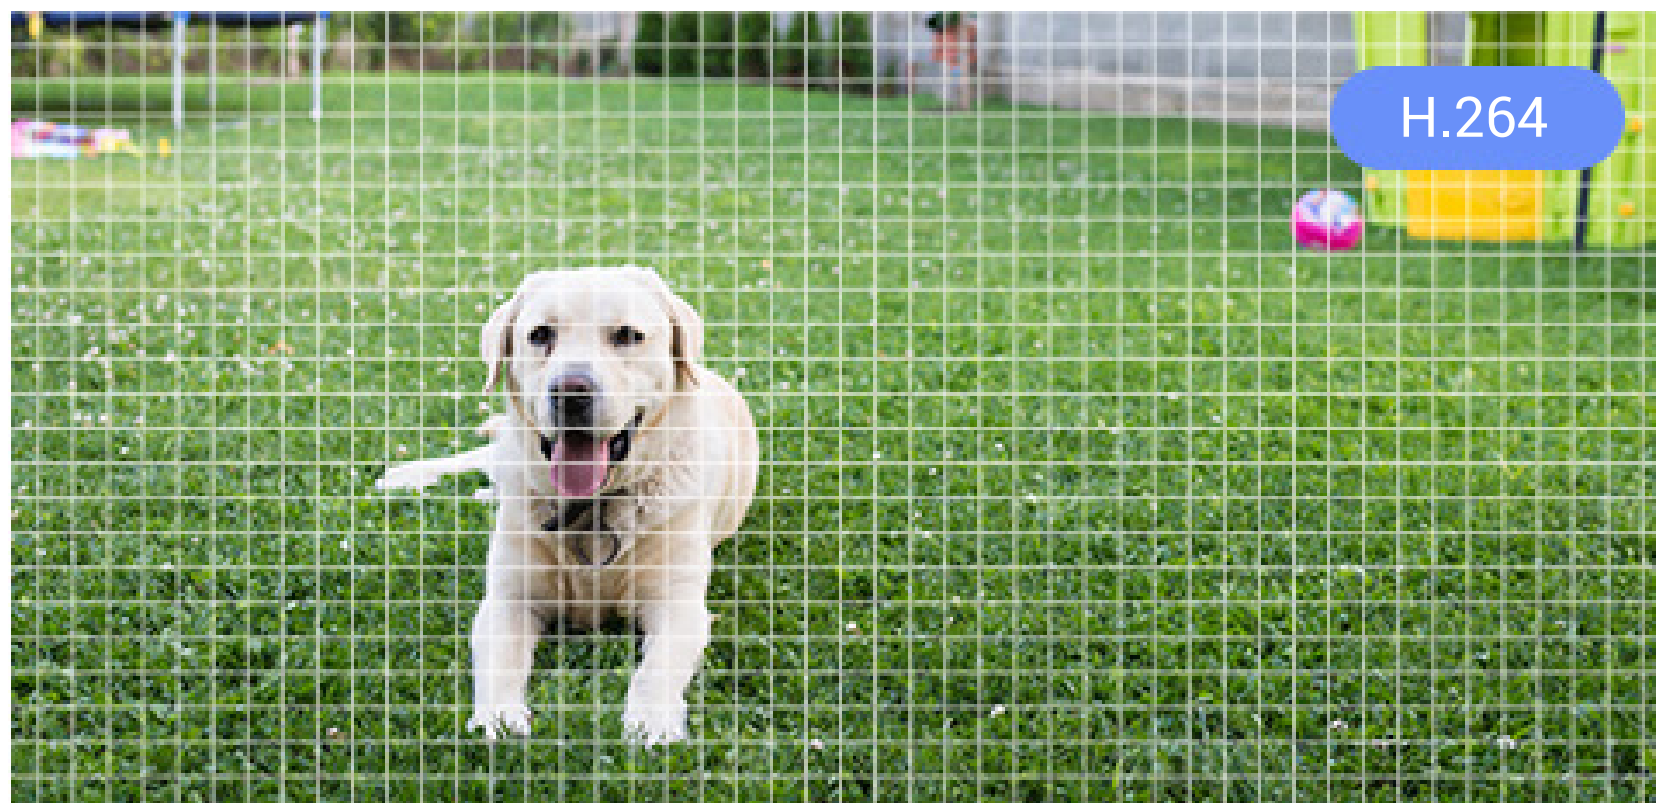

Save on storage space and reduce network loads.

With the advanced H.265 video compression technology, the camera achieves same or even better video quality with only half the bandwidth and half the storage space required by the previous H.264 video compression standard*.

Video Storage Space

Bandwidth

Video Storage Space

Bandwidth

*Data from EZVIZ Lab's test results under standard conditions. Will vary with the frequency and complexity of the activity captured, and other environmental factors.